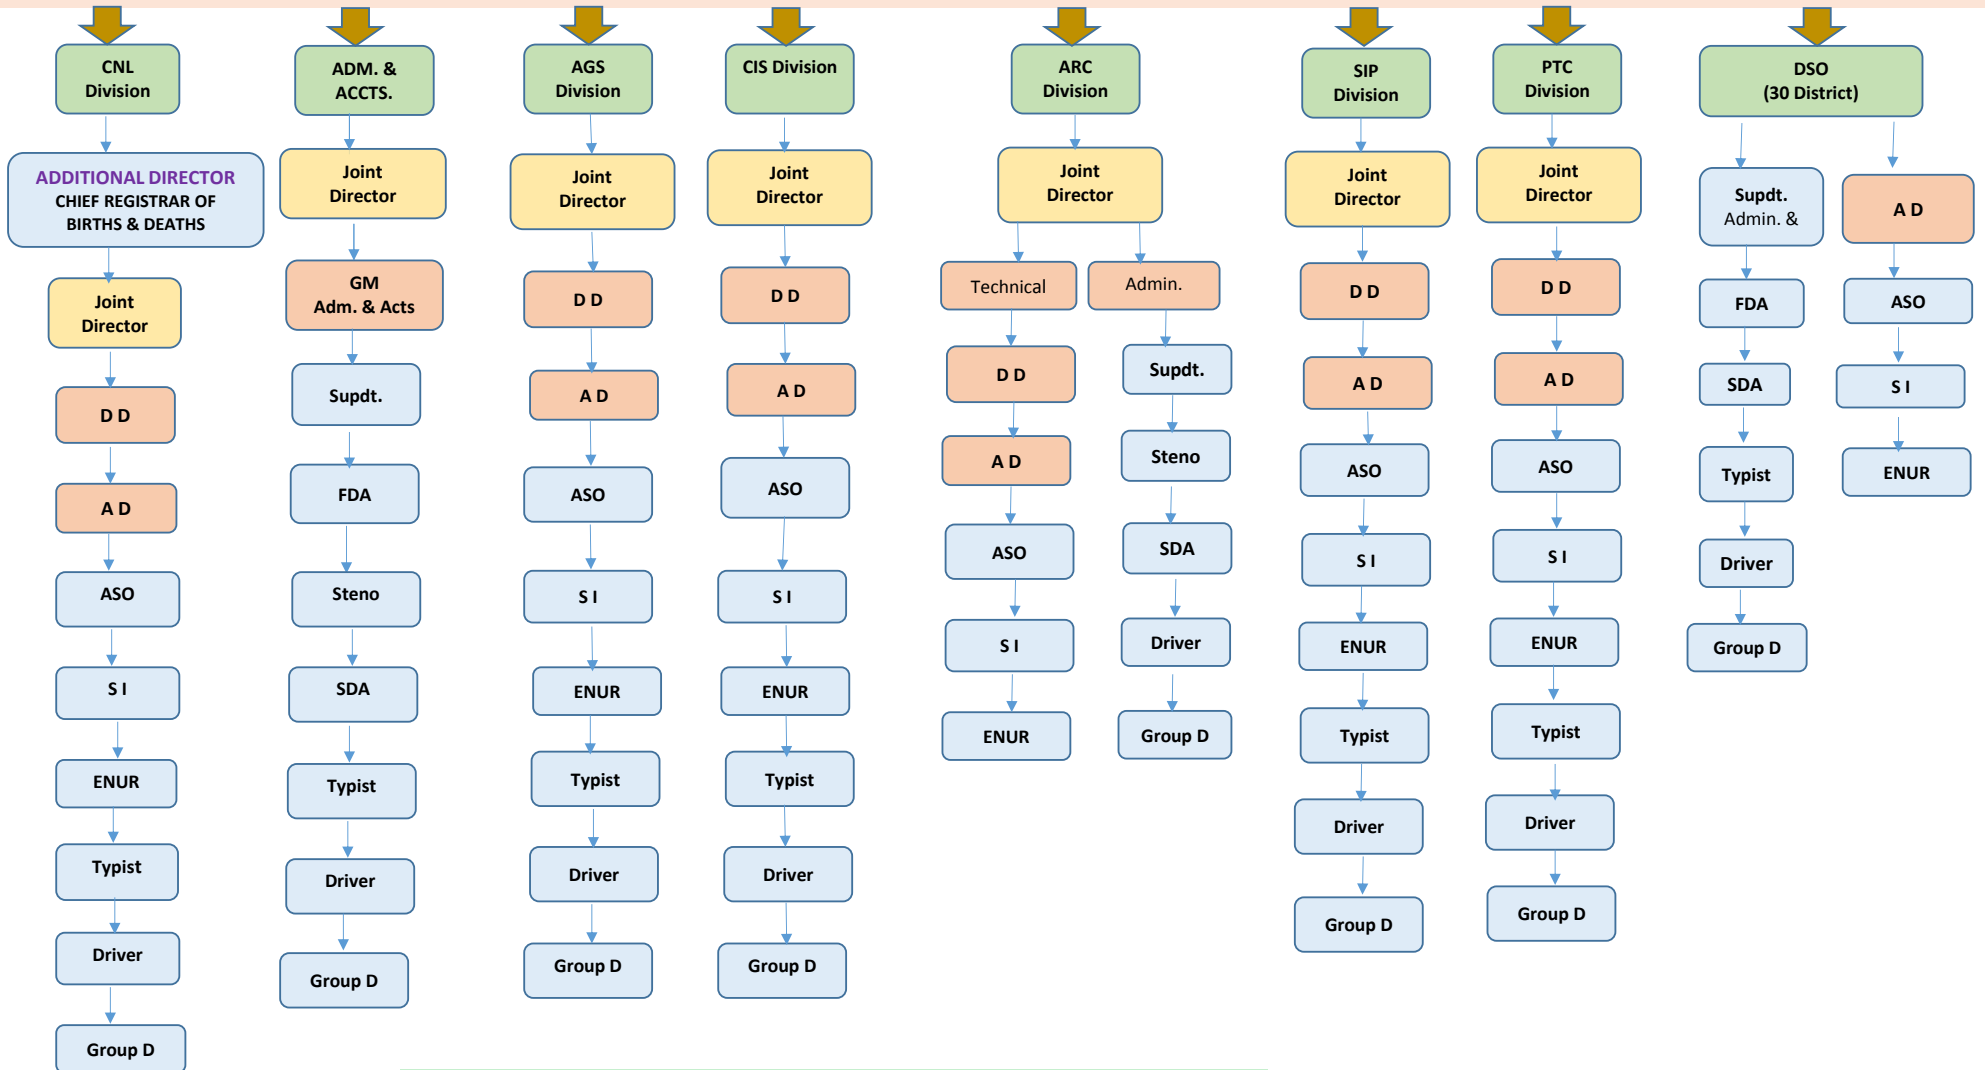

DIRECTOR

DIRECTORATE OF ECONOMICS & STATISTICS, Ex Officio STATE AGRICULTURAL CENSUS COMMISSIONER

- ADM - Administration & Accounts
- AGS - Agricultural Statistics
- CIS - Crop Insurance Scheme
- ARC - Agricultural Census, Rainfall & Computers
- SIP - State Income, Industries & Prices
- PTC - Publication, Training & Co-ordination
- CNL - Civil Registration, National Sample Survey & Local Body Statistics